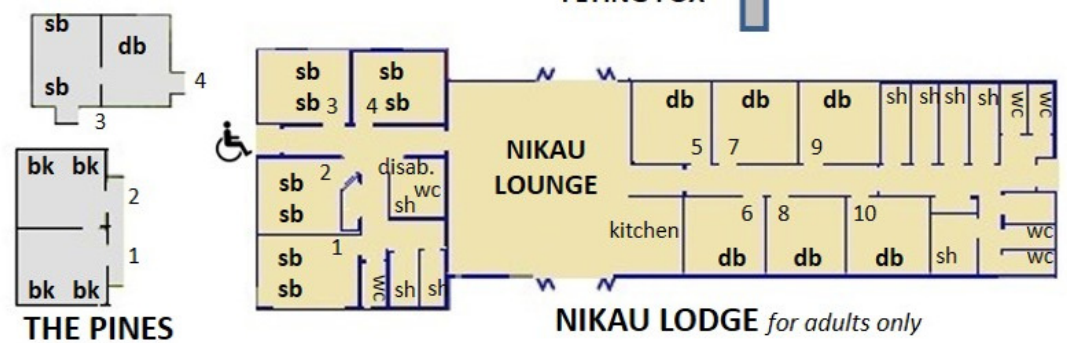

SOCCER/RUGBY FIELD ↑

FLYING FOX ↑

THE PINES

NIKAU LODGE for adults only

THE PINES

GRASS COURTS

FOXTON BIBLE CAMP
Site and bed layout
(not to scale)

3bk = 3 tier bunks
 bk = 2 tier bunks
 db = double bed (Queen size)
 sb = single bed
 wc = toilet
 sh = shower
 disab. = disabled
 = wheelchair access