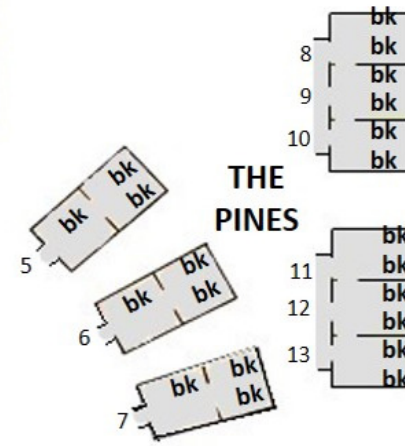

SOCCER/RUGBY FIELD ↑

FLYING FOX ↑

THE PINES

NIKAU LODGE for adults only

THE PINES

GRASS COURTS

FOXTON BIBLE CAMP
Site and bed layout
(not to scale)

3bk = 3 tier bunks
 bk = 2 tier bunks
 db = double bed (Queen size)
 sb = single bed
 wc = toilet
 sh = shower
 disab. = disabled
 = wheelchair access

CARPARK

THE WILLOWS