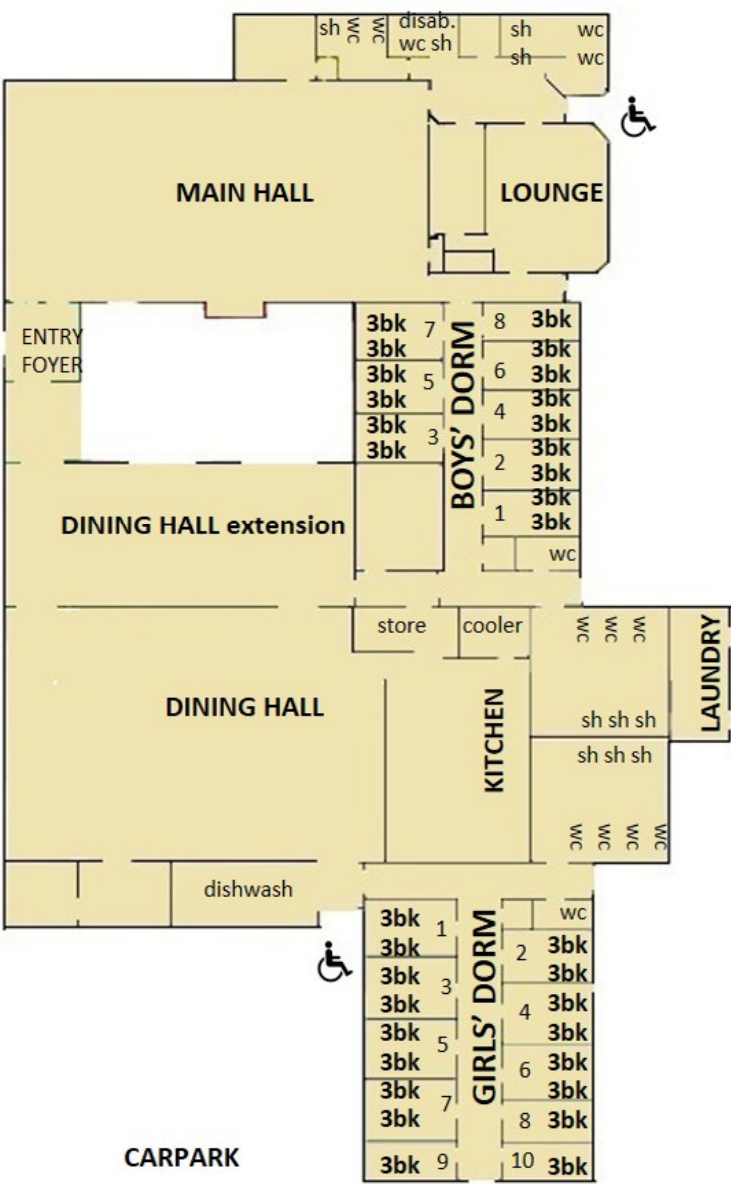

SOCCER/RUGBY FIELD ↑

FLYING FOX ↑

THE PINES

NIKAU LODGE for adults only

THE PINES

GRASS COURTS

FOXTON BIBLE CAMP
Site and bed layout
(not to scale)

3bk = 3 tier bunks
 bk = 2 tier bunks
 db = double bed (Queen size)
 sb = single bed
 wc = toilet
 sh = shower
 disab. = disabled
 = wheelchair access