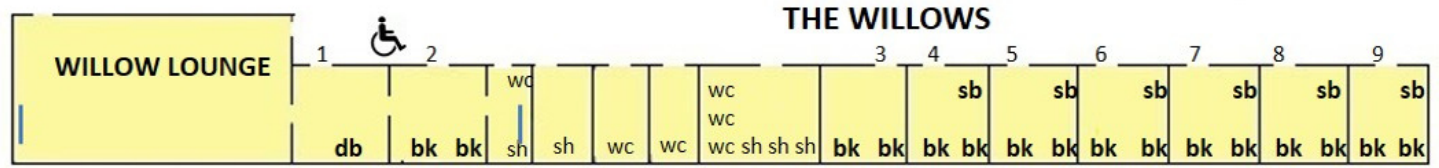

GRASS COURTS

FOXTON BIBLE CAMP
Site and bed layout
(not to scale)

3bk = 3 tier bunks
bk = 2 tier bunks
db = double bed (Queen size)
sb = single bed
wc = toilet
sh = shower
disab. = disabled
= wheelchair access

CARPARK